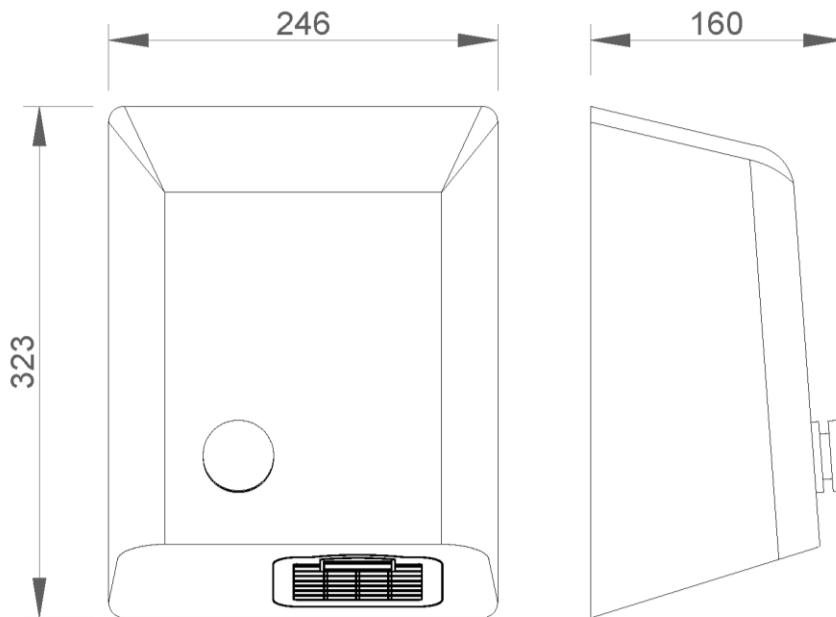

SUGGESTED TEXT FOR PRESCRIPTION

NOFER hand dryer, with ABS housing white finish, hot air driven with push button, 2050 W power and temperature of 60°C. Speed motor 2800 r.p.m. Dimensions: 325 height x 255 width x 165 depth (mm).

DIMENSIONS IN mm