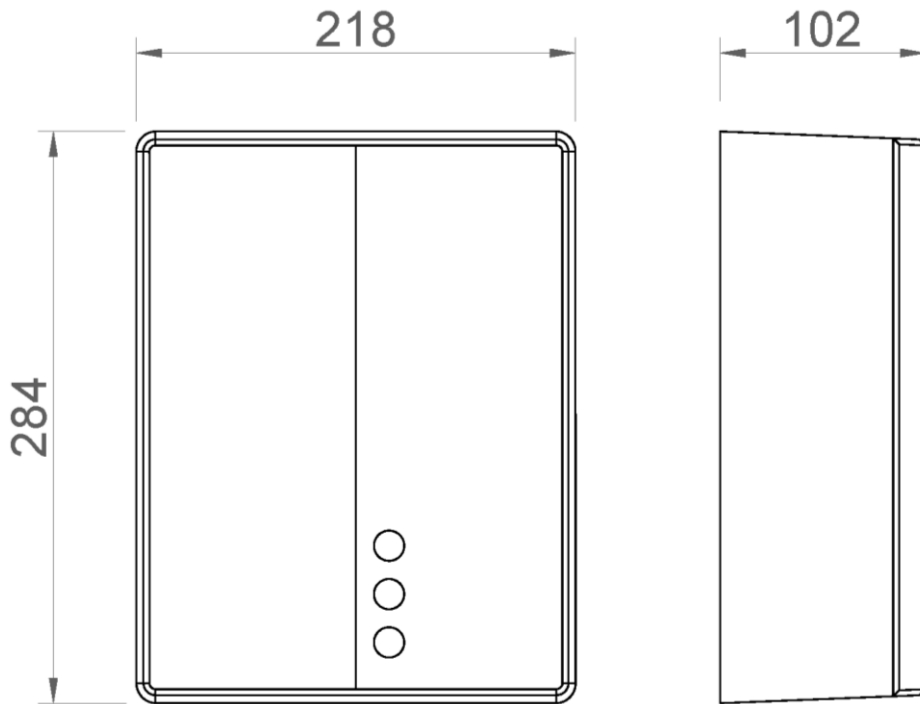

SUGGESTED TEXT FOR PRESCRIPTION

NOFER hand dryer, with AISI 304 stainless steel housing, gloss finish, hot air driven with electronic sensor, 2050 W power and temperature of 60°C. Speed motor: 2800 r.p.m. Dimensions: 284 height x 218 width x 102 depth (mm).

DIMENSIONS IN mm

NOFER S.L.
 Avenida de la fama, 118
 08940 · Cornellà de Llobregat (Barcelona)
 Tel +34 934 742 423 · Fax +34 934 743 548
 nofer@nofer.com · www.nofer.com