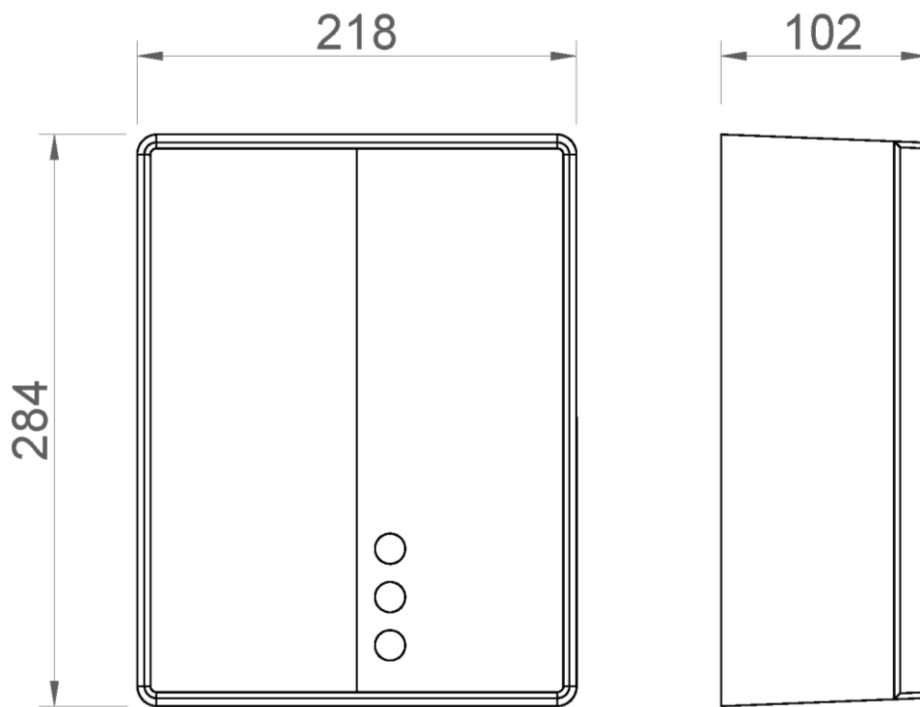

**SUGGESTED TEXT FOR PRESCRIPTION**

NOFER hand dryer, with AISI 304 stainless steel housing, satin finish, hot air driven with electronic sensor, 2050 W power and temperature of 60°C. Speed motor: 2800 r.p.m. Dimensions: 284 height x 218 width x 102 depth (mm).

**01600.S**

**01491.W**

TECHNICAL DRAWING

DIMENSIONS IN mm