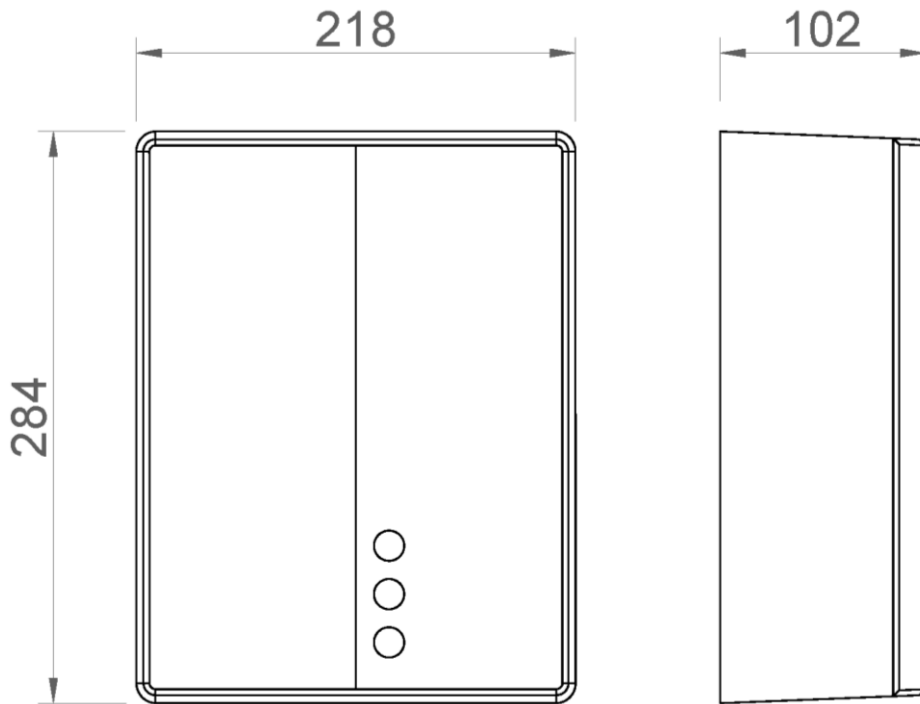

SUGGESTED TEXT FOR PRESCRIPTION

NOFER hand dryer, with stainless steel housing, white finish, hot air driven with electronic sensor, 2050 W power and temperature of 60°C. Speed motor: 2800 r.p.m. Dimensions: 284 height x 218 width x 102 depth (mm).

DIMENSIONS IN mm

NOFER S.L.
 Avenida de la fama, 118
 08940 · Cornellà de Llobregat (Barcelona)
 Tel +34 934 742 423 · Fax +34 934 743 548
 nofer@nofer.com · www.nofer.com